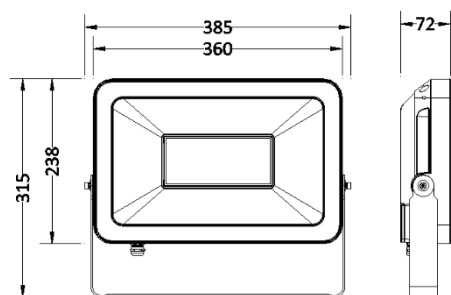

Product Dimensions

KSR5288-9

KSR5290-91

KSR5292-93

KSR Lighting is constantly developing and improving its products. For this reason, all product descriptions in this data sheet are intended as a general guide, and KSR may change specifications from time to time in the interest of product development, without prior notification or public announcement. All descriptions in this data sheet present only general particulars of the goods to which they refer and shall not form part of any contract. Data in this guide has been obtained in controlled experimental conditions. However, KSR Lighting cannot accept any liability arising from the reliance on such data to the extent permitted.