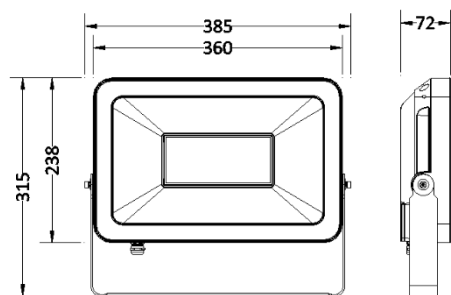

Product Dimensions

KSR5288-9

KSR5290-91

KSR5292-93

KSR Lighting is constantly developing and improving its products. For this reason, all product descriptions in this data sheet are intended as a general guide, and KSR may change specifications from time to time in the interest of product development, without prior notification or public announcement. All descriptions in this data sheet present only general particulars of the goods to which they refer and shall not form part of any contract. Data in this guide has been obtained in controlled experimental conditions. However, KSR Lighting cannot accept any liability arising from the reliance on such data to the extent permitted.