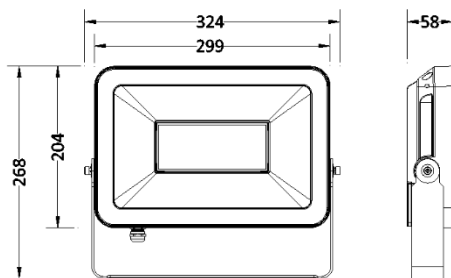

Product Dimensions

KSR5288-9

KSR5290-91

KSR5292-93

KSR Lighting is constantly developing and improving its products. For this reason, all product descriptions in this data sheet are intended as a general guide, and KSR may change specifications from time to time in the interest of product development, without prior notification or public announcement. All descriptions in this data sheet present only general particulars of the goods to which they refer and shall not form part of any contract. Data in this guide has been obtained in controlled experimental conditions. However, KSR Lighting cannot accept any liability arising from the reliance on such data to the extent permitted.